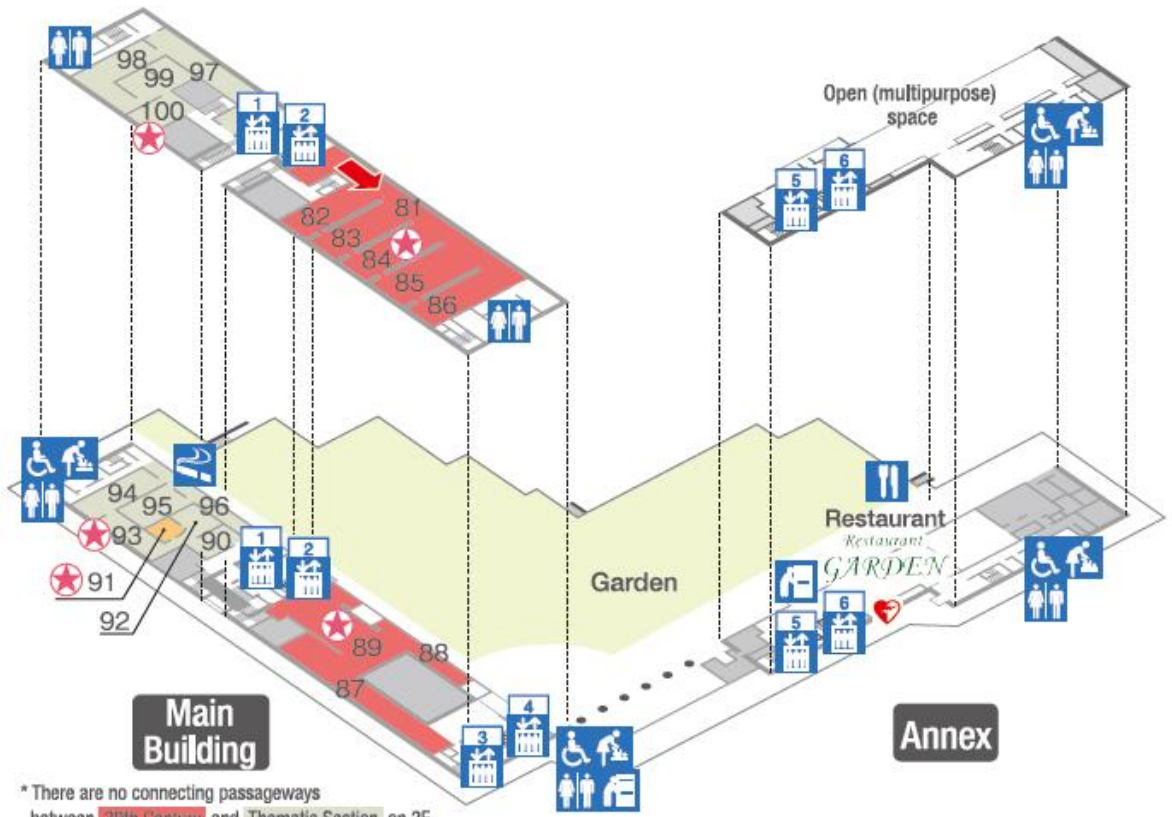

# 2F

20th Century

Thematic Section

- 97. Pleasure at Table
- 98. Family Portraits
- 99. Femme Fatale
- 100. Self-portraits by Rembrandt

# 1F

20th Century

Thematic Section

- 90,92. Space Representation
- 93. Trompe l'oeil
- 94. Time
- 95,96. Life and Death

- Restrooms
- Multifunctional Restrooms
- Elevator
- Vending Machine
- Restaurant
- Smoking area
- AED, Automated External Defibrillator

Annex 1F *Restaurant GARDEN*  
11:00 a.m. to 3:30 p.m. (L.O., 3:00 p.m.)

1F Garden

\* There are no connecting passageways between **20th Century** and **Thematic Section** on 2F.